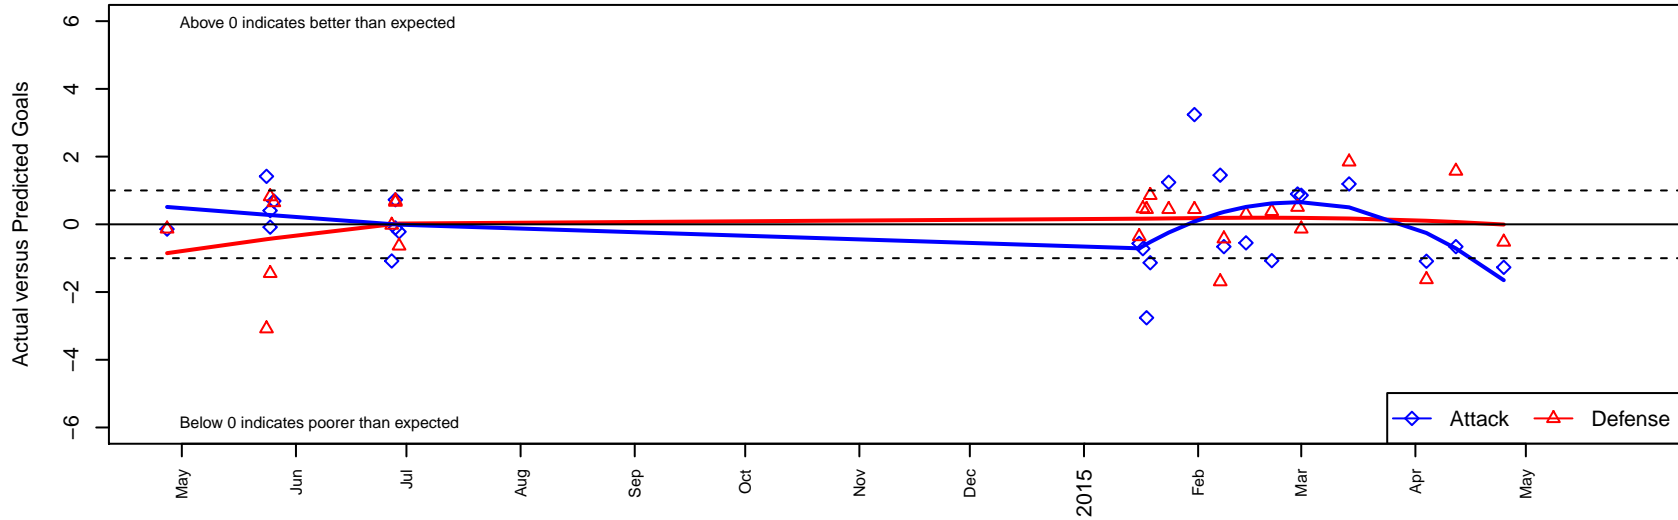

# RVSC Timbers Red B99

Rogue Valley SC  
 Medford, OR  
 B99 total strength=1542  
 attack=12.04 defense=14.26  
 spr league = Win OYS B99 Premier

alt names used:  
 Rogue Valley Timbers – RVT 99B Red  
 Rogue Valley Timbers  
 RVT B99 Red  
 Rogue Valley Timbers – RVT 99B Red

Venues played:  
 2013 OYS State Cup B99  
 2014 Rogue Memorial BU14  
 2014 Capital Cup BU15–16  
 2014 Portland Winter Showcase U15  
 2014 Win OYS B99 Premier  
 2014 OYS State Cup B99

**RVSC Timbers Red B99**  
 Dots are actual minus expected GF (blue circles) and GA (red triangles).  
 Blue line is smoothed change in attack strength. Red is smoothed change in defense strength.

**attack and defense variance (black dot)  
relative to other teams  
and top 10 in region**

**attack and defense rating  
relative to others at age  
and all opponents in last 13 months**

**attack and defense rating  
relative to others at age  
and all opponents in last 13 months**

**Performance relative to 13 month average**

**Performance relative to 13 month average**

Distribution of opponents  
 Red = Lose zone, Blue = Win zone, Green = Even  
 Black line separates win/lose zones