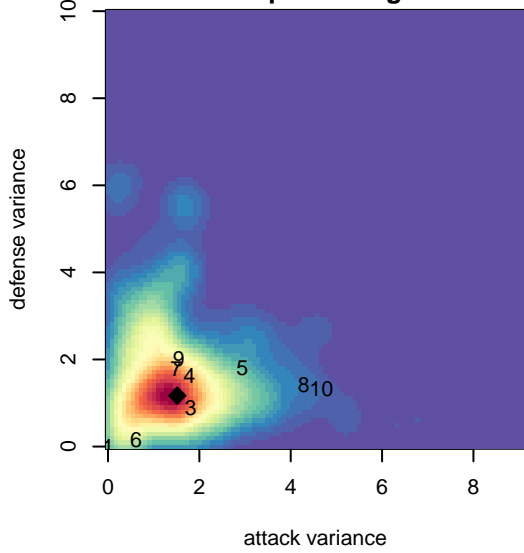

# RVSC Timbers Red B99

Rogue Valley SC  
 Medford, OR  
 B99 total strength=1542  
 attack=12.04 defense=14.26  
 spr league = Win OYS B99 Premier

alt names used:  
 Rogue Valley Timbers – RVT 99B Red  
 Rogue Valley Timbers  
 RVT B99 Red  
 Rogue Valley Timbers – RVT 99B Red

Venues played:  
 2013 OYS State Cup B99  
 2014 Rogue Memorial BU14  
 2014 Capital Cup BU15–16  
 2014 Portland Winter Showcase U15  
 2014 Win OYS B99 Premier  
 2014 OYS State Cup B99

**RVSC Timbers Red B99**  
 Dots are actual minus expected GF (blue circles) and GA (red triangles).  
 Blue line is smoothed change in attack strength. Red is smoothed change in defense strength.

**attack and defense variance (black dot)  
relative to other teams  
and top 10 in region**

**attack and defense rating  
relative to others at age  
and all opponents in last 13 months**

**attack and defense rating  
relative to others at age  
and all opponents in last 13 months**