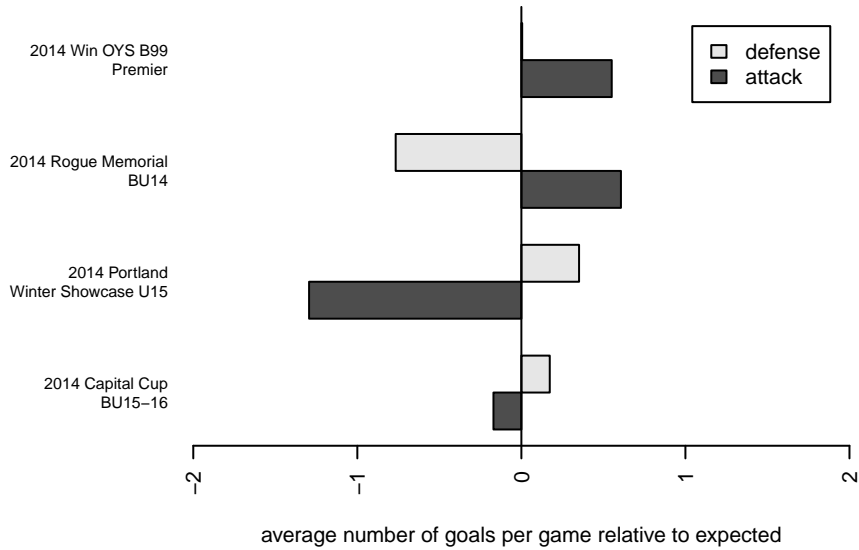

# RVSC Timbers Red B99

Rogue Valley SC  
 Medford, OR  
 B99 total strength=1542  
 attack=12.04 defense=14.26  
 spr league = Win OYS B99 Premier

alt names used:  
 Rogue Valley Timbers – RVT 99B Red  
 Rogue Valley Timbers  
 RVT B99 Red  
 Rogue Valley Timbers – RVT 99B Red

Venues played:  
 2013 OYS State Cup B99  
 2014 Rogue Memorial BU14  
 2014 Capital Cup BU15–16  
 2014 Portland Winter Showcase U15  
 2014 Win OYS B99 Premier  
 2014 OYS State Cup B99

**RVSC Timbers Red B99**  
 Dots are actual minus expected GF (blue circles) and GA (red triangles).  
 Blue line is smoothed change in attack strength. Red is smoothed change in defense strength.

**attack and defense variance (black dot)  
relative to other teams  
and top 10 in region**

**attack and defense rating  
relative to others at age  
and all opponents in last 13 months**

**attack and defense rating  
relative to others at age  
and all opponents in last 13 months**

**Performance relative to 13 month average**

**Performance relative to 13 month average**

Distribution of opponents  
 Red = Lose zone, Blue = Win zone, Green = Even  
 Black line separates win/lose zones