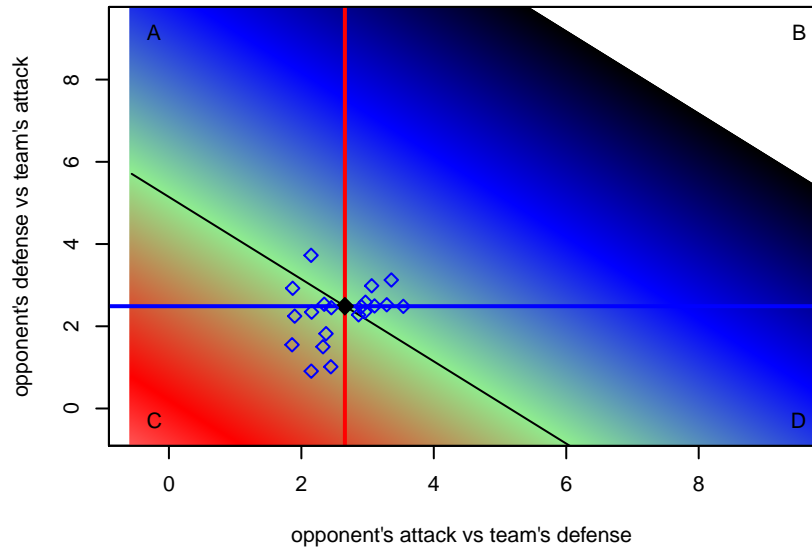

# RVSC Timbers Red B99

Rogue Valley SC  
 Medford, OR  
 B99 total strength=1542  
 attack=12.04 defense=14.26  
 spr league = Win OYS B99 Premier

alt names used:  
 Rogue Valley Timbers – RVT 99B Red  
 Rogue Valley Timbers  
 RVT B99 Red  
 Rogue Valley Timbers – RVT 99B Red

Venues played:  
 2013 OYS State Cup B99  
 2014 Rogue Memorial BU14  
 2014 Capital Cup BU15–16  
 2014 Portland Winter Showcase U15  
 2014 Win OYS B99 Premier  
 2014 OYS State Cup B99

**RVSC Timbers Red B99**  
 Dots are actual minus expected GF (blue circles) and GA (red triangles).  
 Blue line is smoothed change in attack strength. Red is smoothed change in defense strength.

**attack and defense variance (black dot)  
relative to other teams  
and top 10 in region**

**attack and defense rating  
relative to others at age  
and all opponents in last 13 months**

**attack and defense rating  
relative to others at age  
and all opponents in last 13 months**

**Performance relative to 13 month average**

**Performance relative to 13 month average**

Distribution of opponents  
 Red = Lose zone, Blue = Win zone, Green = Even  
 Black line separates win/lose zones