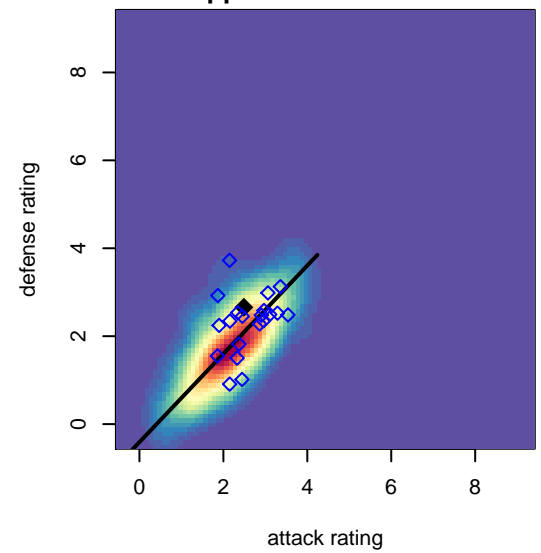

# RVSC Timbers Red B99

Rogue Valley SC  
 Medford, OR  
 B99 total strength=1542  
 attack=12.04 defense=14.26  
 spr league = Win OYS B99 Premier

alt names used:  
 Rogue Valley Timbers – RVT 99B Red  
 Rogue Valley Timbers  
 RVT B99 Red  
 Rogue Valley Timbers – RVT 99B Red

Venues played:  
 2013 OYS State Cup B99  
 2014 Rogue Memorial BU14  
 2014 Capital Cup BU15–16  
 2014 Portland Winter Showcase U15  
 2014 Win OYS B99 Premier  
 2014 OYS State Cup B99

**RVSC Timbers Red B99**  
 Dots are actual minus expected GF (blue circles) and GA (red triangles).  
 Blue line is smoothed change in attack strength. Red is smoothed change in defense strength.

**attack and defense variance (black dot)  
relative to other teams  
and top 10 in region**

**attack and defense rating  
relative to others at age  
and all opponents in last 13 months**

**attack and defense rating  
relative to others at age  
and all opponents in last 13 months**

**Performance relative to 13 month average**

**Performance relative to 13 month average**

Distribution of opponents  
 Red = Lose zone, Blue = Win zone, Green = Even  
 Black line separates win/lose zones