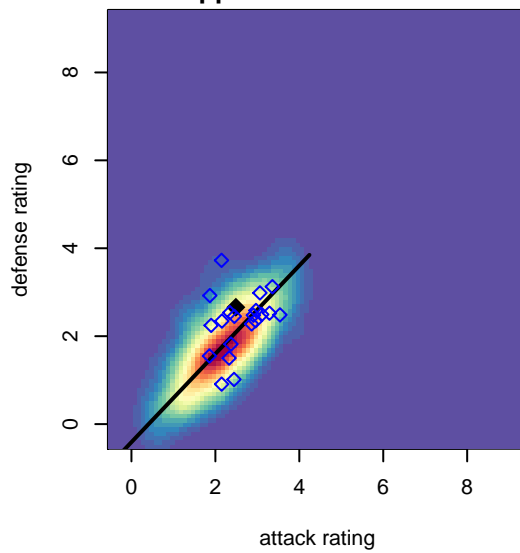

# RVSC Timbers Red B99

Rogue Valley SC  
 Medford, OR  
 B99 total strength=1542  
 attack=12.04 defense=14.26  
 spr league = Win OYS B99 Premier

alt names used:  
 Rogue Valley Timbers – RVT 99B Red  
 Rogue Valley Timbers  
 RVT B99 Red  
 Rogue Valley Timbers – RVT 99B Red

Venues played:  
 2013 OYS State Cup B99  
 2014 Rogue Memorial BU14  
 2014 Capital Cup BU15–16  
 2014 Portland Winter Showcase U15  
 2014 Win OYS B99 Premier  
 2014 OYS State Cup B99

**RVSC Timbers Red B99**  
 Dots are actual minus expected GF (blue circles) and GA (red triangles).  
 Blue line is smoothed change in attack strength. Red is smoothed change in defense strength.

**attack and defense variance (black dot)  
relative to other teams  
and top 10 in region**

**attack and defense rating  
relative to others at age  
and all opponents in last 13 months**

**attack and defense rating  
relative to others at age  
and all opponents in last 13 months**

**Performance relative to 13 month average**

**Performance relative to 13 month average**

Distribution of opponents  
 Red = Lose zone, Blue = Win zone, Green = Even  
 Black line separates win/lose zones